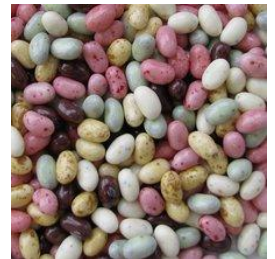

LOLLY BAR - Selections

Please select: 3 choices from Section 1
 4 Choices from Section 2 or 5 Choices from Section 2
 5 Choices from Section 3 or 3 Choices from Section 3

SECTION 1

Darrell Lea Licorice Allsorts

Jelly Beans

- Coconut (white)
- Cotton Candy (Pink)
- Icecream Parlour (mixed colours)
- Island Punch (DK Blue/Purple)

Chocolate Frogs

Maltesers

M & M's

Fads

LOLLY BAR - Selections

SECTION 2

SECTION 3

Mashmallows (Pnk and White or White)

Candy Poles (Blue and White, or Red and White)

Pineapple candy chews (White)

Chocolate Eclairs

Pink and White hearts – compressed candy

Freckles - White on White chocolate